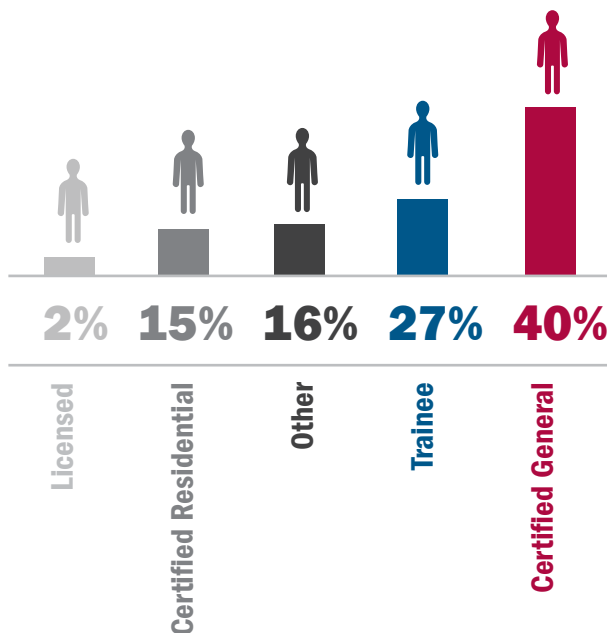

▲ Candidates for Designation
by Designation Path

PRACTICING AFFILIATES

The Appraisal Institute concluded 2022 with more than 2,700 Practicing Affiliates.

2,700+

STUDENT
AFFILIATES

32%

AFFILIATES

68%

AFFILIATES

The Appraisal Institute concluded 2022 with more than 400 Affiliates. This includes more than 100 Student Affiliates.

To find a practicing appraiser who may provide service in your area please visit: [Find an Appraiser](#)